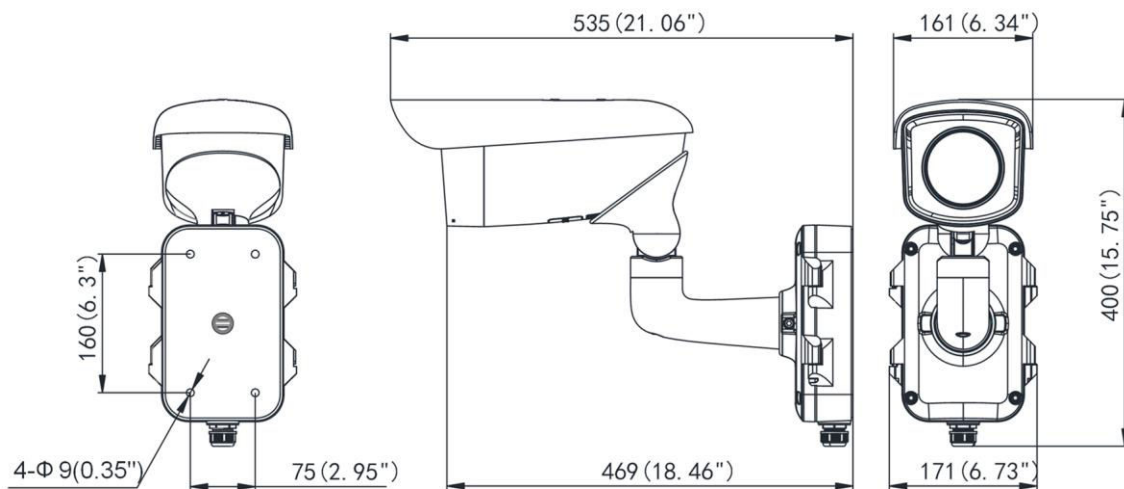

Available Model

DS-2TD2366-75

Dimensions

Distributed by

**HIKVISION®****Headquarters**

No.555 Qianmo Road, Binjiang District,
Hangzhou 310051, China
T +86-571-8807-5998
overseasbusiness@hikvision.com

Hikvision USA
T +1-909-895-0400
sales.usa@hikvision.com